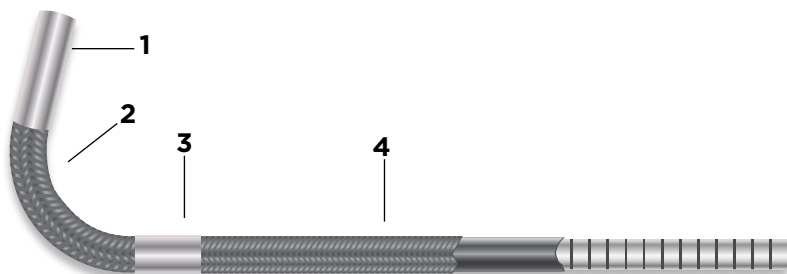

Easy Capture of Video & Still Images

Independent 4-Way Articulation

Up to 6 Meter Lengths

4 and 6 mm Diameters

.157" and .240" 

1. Ruggedized camera and optics.
2. Custom-designed articulation collars for smooth function.
3. Laser welded joints for strength.
4. Durable multi-layer construction with Tungsten braid outer layer and stainless steel monocoil inner layer.