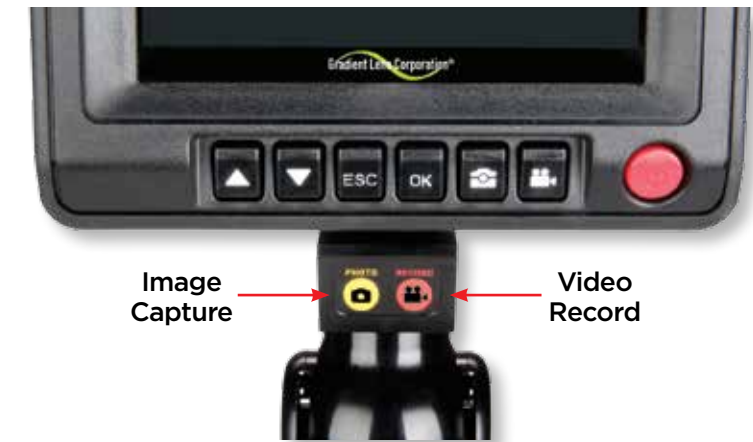

EASY TO USE

Easy Operator Controls

Simple, user-friendly controls, and on-screen menus, make operation easy. Smooth, precise, 4-way articulation is a hallmark of the V2's two, independent, articulation controls.